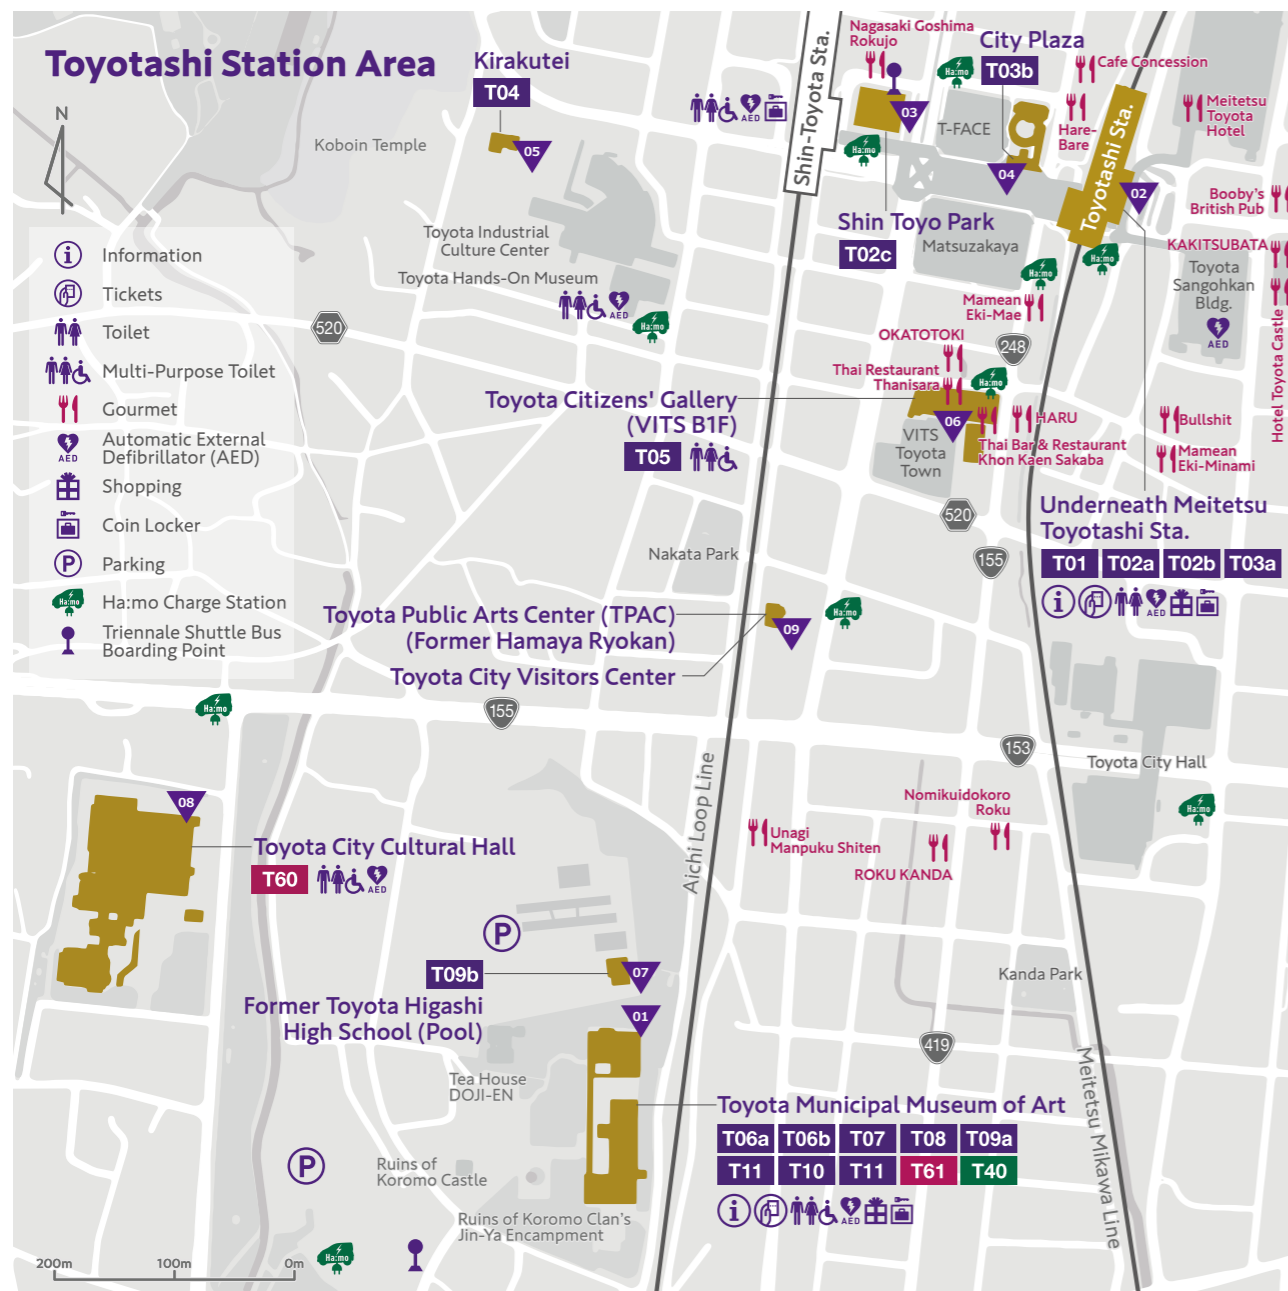

AIA

情の時代 あいち トリエンナーレ 2019 AICHI TRIENNALE 2019: Taming Y/Our Passion

T TOYOTA MUNICIPAL MUSEUM OF ART TOYOTASHI STATION AREA

Venues Map

01 Toyota Municipal Museum of Art

Artists: Anna HULAČOVÁ, Ceal FLOYER, Taryn SIMON, TAKAMINE Tadasu, Reynier Leyva NOVO, Studio Drift, TANAKA Koki
Address: 8-5-1 Kozakahonmachi, Toyota, Aichi
Time: 10:00-18:00 (last admission 17:30)
Art Works: **T06a T06b T07 T08 T09a T11 T10 T11 T61 T40**

02 Underneath Meitetsu Toyotashi Station

Artists: tomososi, ODAWARA Nodoka, WADA Yuina (Shinkazoku)
Address: 1-35 Wakamiya-cho, Toyota, Aichi
Time: 10:00-18:00 (last admission 17:45)
Art Works: **T01 T02a T02b T03a**

03 Shin Toyo Park

Artist: ODAWARA Nodoka
Address: 8-7 Wakamiya-cho, Toyota, Aichi
Time: 10:00-18:00
Art Works: **T02c**

04 City Plaza

Artist: WADA Yuina (Shinkazoku)
Address: 1-57-1 Wakamiya-cho, Toyota, Aichi
Time: 10:00-18:00 (last admission 17:45)
Art Works: **T03b**

05 Kirakutei

Artist: HO Tzu Nyen
Address: 1-7 Kozakahonmachi, Toyota, Aichi
Time: 10:00-17:00 (last admission 16:45)
Art Works: **T04**

06 Toyota Citizens' Gallery

Artist: Anna WITT
Address: 5-5 Nishimachi, Toyota, Aichi
Time: 10:00-18:00 (last admission 17:45)
Art Works: **T05**