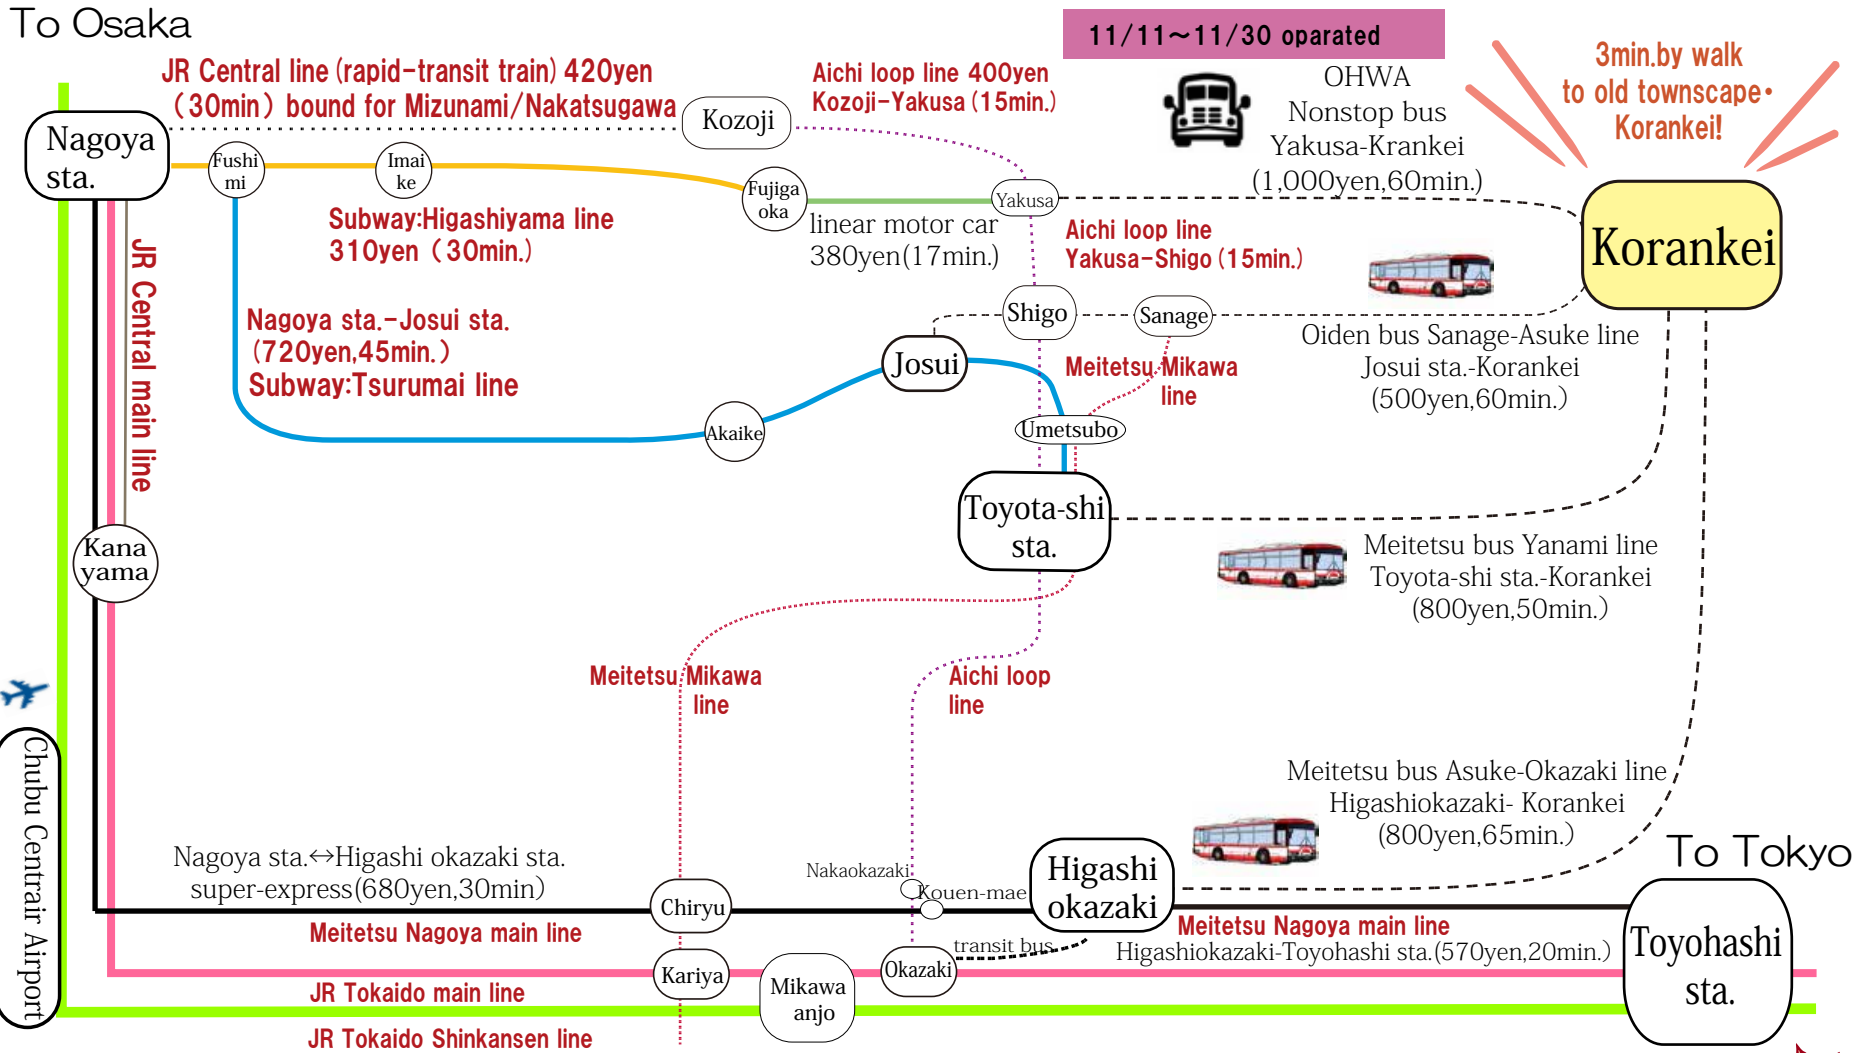

How to go?

Asuke-Korankei Access map

[Inquiry]
Toyota Asuke
Tourism
Association
(0565) 62-1272

※2023.10.1 at present.
Note: Time will be changed
due to traffic conditions.

- *JR Nagoya sta. and Meitetsu Nagoya sta. are at the same station premise.
- *Go out from north gate of Higashiokazaki sta., then go to No.4 bus stop to Asuke (足助).
- *Please check the bus time table at Asuke Tourism Association's homepage.
<http://asuke.info>